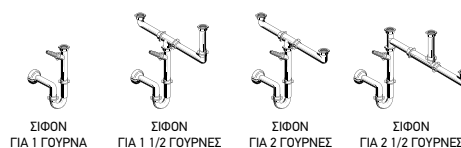

ΕΝΘΕΤΕΣ ΓΟΥΡΝΕΣ

KIBA		•		
KIBA SQUARE		•		
ATRIA	•			
CR		•		

• ΠΕΡΙΛΑΜΒΑΝΟΝΤΑΙ ΣΤΗ ΣΥΣΚΕΥΑΣΙΑ

ΒΑΛΒΙΔΕΣ - ΣΙΦΟΝ

TOP ESSENTIAL	521099801	521095501
ΤΙΜΗ ΠΡΟ Φ.Π.Α.	3,20€	2,20€
ΤΙΜΗ ΜΕ Φ.Π.Α.	3,94€	2,71€

INTERNATIONAL		
INTERNATIONAL (80X50) 1B 1D	●	
INTERNATIONAL (80X60) 1B 1D	●	
INTERNATIONAL (80X60) 2B	●	●
INTERNATIONAL (100X50) 1B 1D	●	
INTERNATIONAL (100X50) 1B 2D	●	
INTERNATIONAL (100X60) 1B 1D	●	
INTERNATIONAL (120X50) 1B 1D	●	
INTERNATIONAL (120X50) 1B 2D	●	
INTERNATIONAL (120X50) 2B 1D	●	●
INTERNATIONAL (140X50) 1B 2D	●	
INTERNATIONAL (150X50) 2B 2D	●	●
INTERNATIONAL (160X50) 2B 2D	●	●